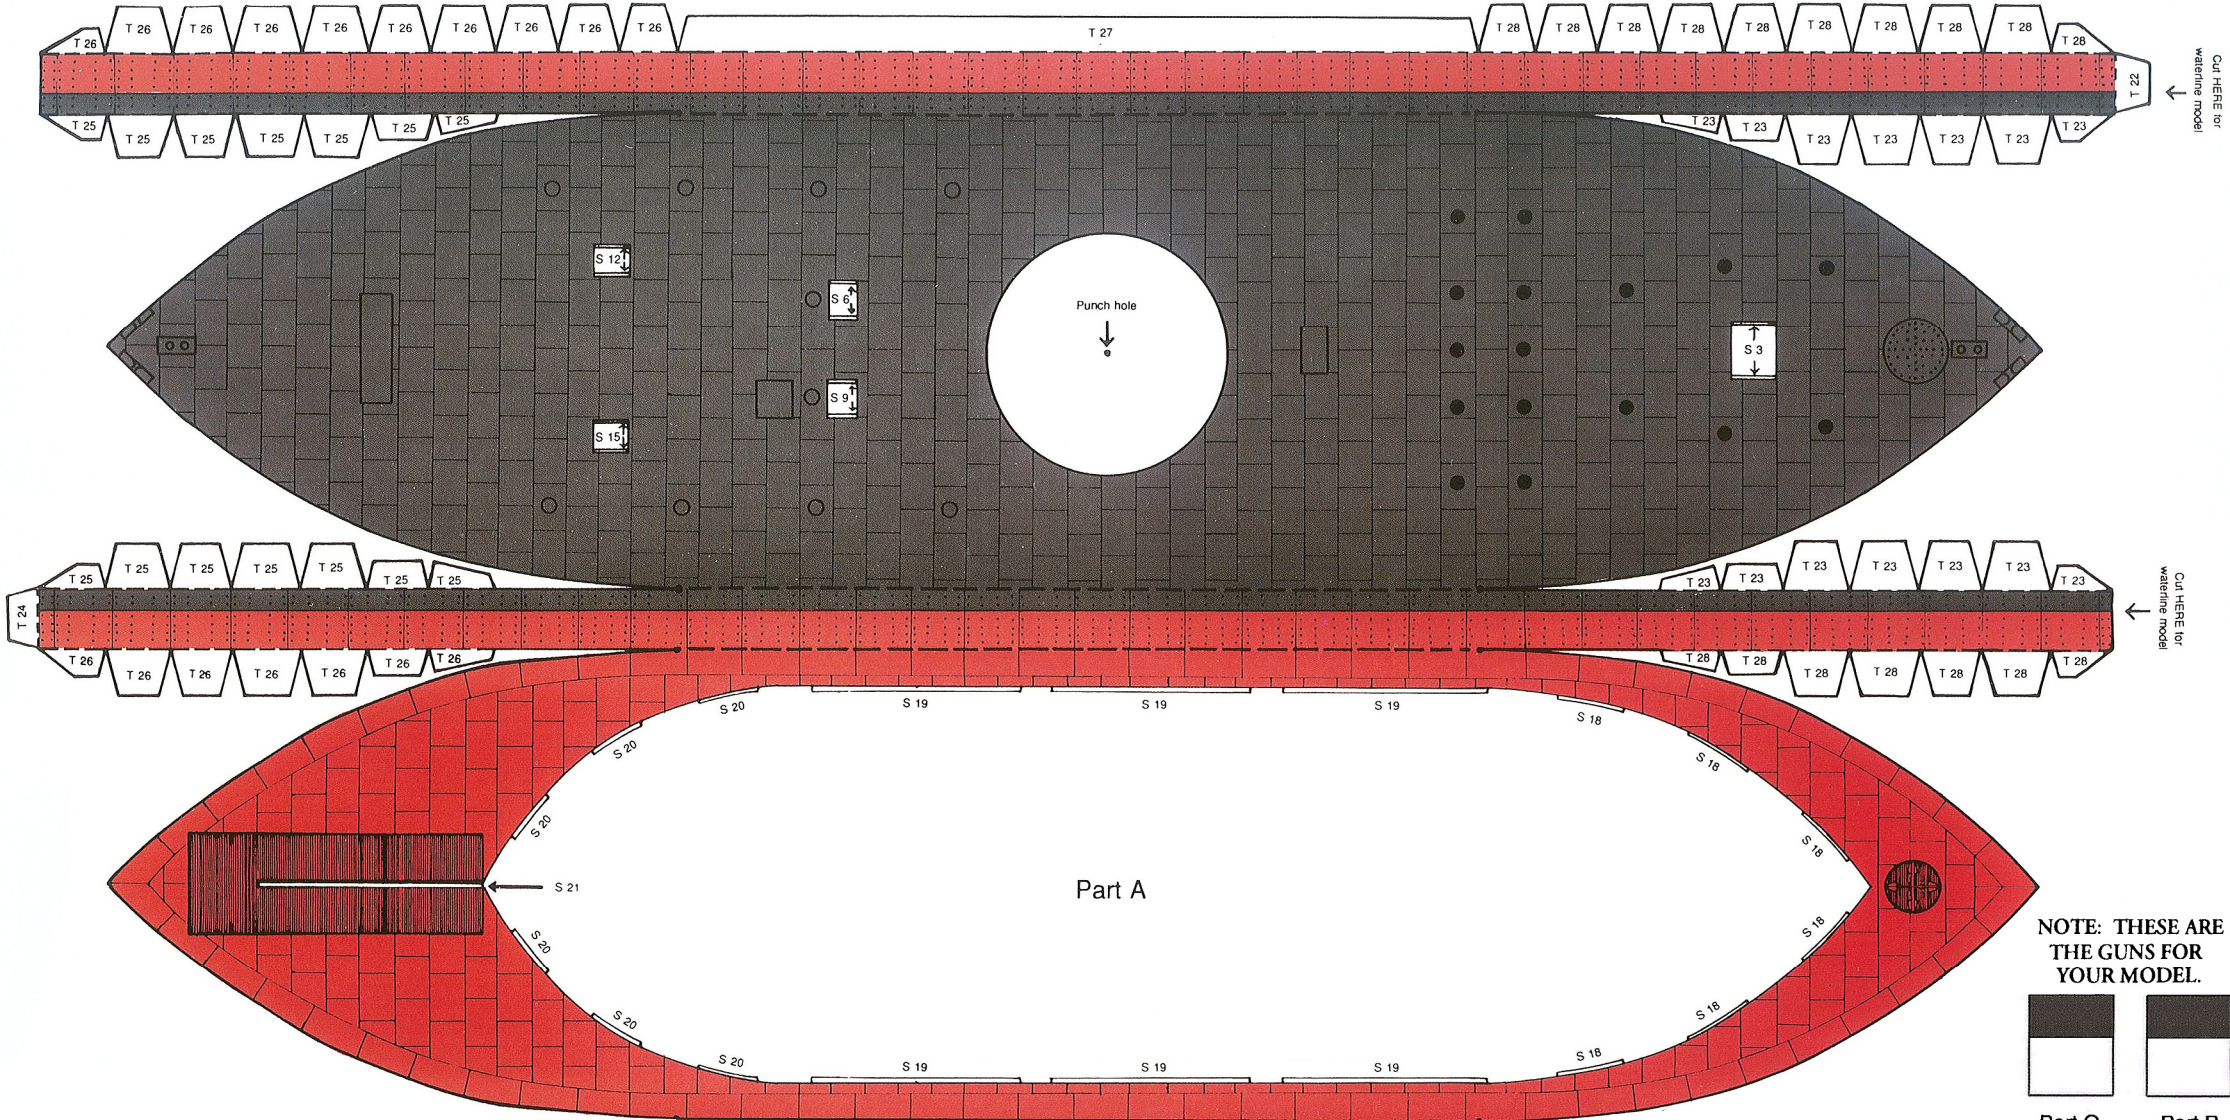

Produced by:
 Monitor National Marine Sanctuary
 and
 The Mariners' Museum

USS Monitor

A Paper Model of the U.S. Navy's First Ironclad Warship

Suitable for ages 12 through adult
 (younger children may need adult supervision)

Scale: 1/144

Designed by John A. Tilley

Printed June 1993 on recycled paper with soy-based inks

NOTE: THESE ARE
 THE GUNS FOR
 YOUR MODEL.

Part O Part P

Part G

Part H

Part I

Part K

Part M

Part J

Gunports

USS MONITOR

Part Q