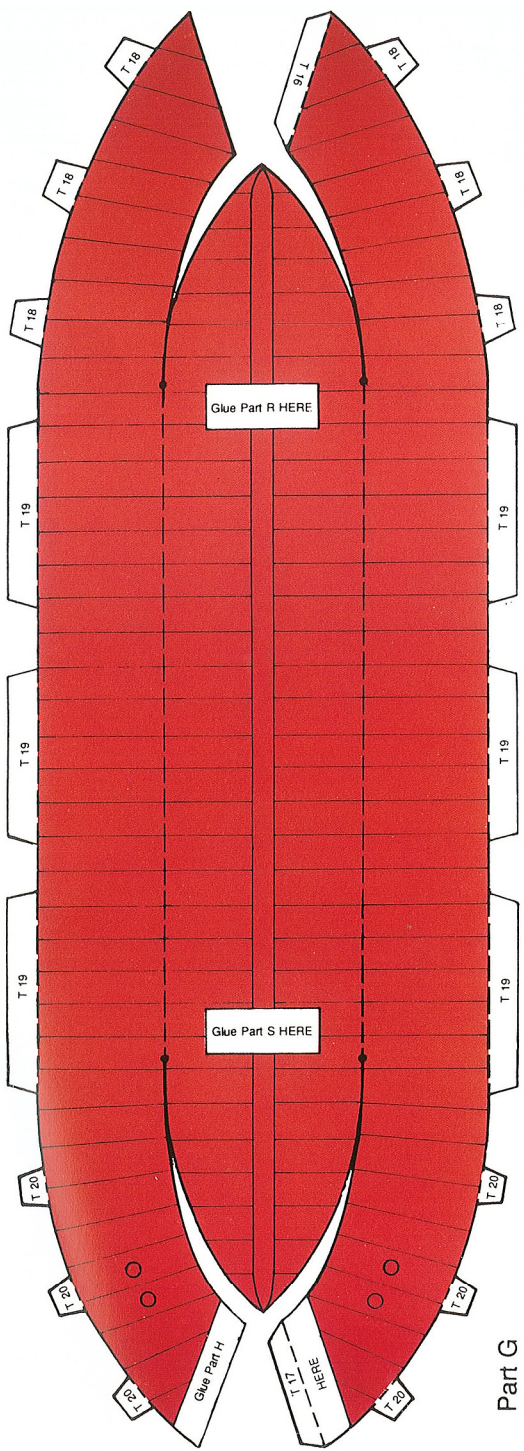

Produced by:
 Monitor National Marine Sanctuary
 and
 The Mariners' Museum

USS Monitor

A Paper Model of the U.S. Navy's First Ironclad Warship

Suitable for ages 12 through adult
 (younger children may need adult supervision)

Scale: 1/144

Designed by John A. Tilley

Printed June 1993 on recycled paper with soy-based inks

NOTE: THESE ARE
 THE GUNS FOR
 YOUR MODEL.

Part O Part P

Part G

Part H

Part I

Part E

Part F

Part N

Part C

Part D

Part R

Part S

Part L

Part K

Part M

Part J

Gunports

USS MONITOR

Part Q